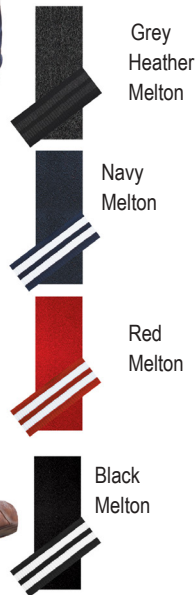

In-Stack

Perfect for Grad Jackets

L00390
MELTON
VARSITY
JACKET

Wool blend 75% wool, 25% nylon, 5% other with satin lining. Rib knit collar, cuff, hem with contrast tipping.

Sizes:
XS - 4XL
Price:
\$152.00

L00617
FLEECE
HOCKEY
HOODIE

100% polyester brushed fleece 7.7 oz. Jersey lined hood. Kangaroo pocket. Contrast striping on sleeves and inside hood opening. Contrast taping at back neck and hem vents. MP3 / phone pocket hidden under kangaroo pocket. Adjustable hockey lace at neckline (not available on youth). Show your team spirit, additional hockey lace colours sold separately. Vsplit hemmed body.